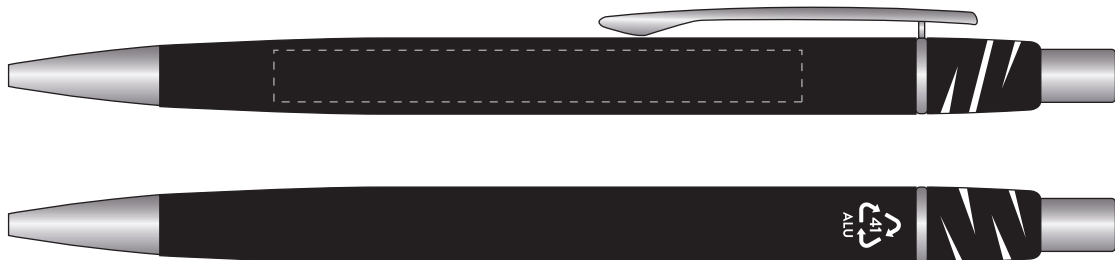

Your Ref:	Quantity:	Product Code: TPC002025
Our Ref:	Version: 1	Product Colour: BLACK

PRINTING CONCERNS:**PRODUCT INFO:**

We stock this item in the following colours

**PANTONE REFERENCE(S)**

● Engraving

ARTWORK SCALE 100%

ARTWORK SCALE 100%

Max engraving area: 70mm x 7mm

Product Image for visualisation
- colours may vary

The dashed line is to demonstrate print area and will not appear on your printed item

PLEASE NOTE:

- All colours including print and product are for visual purposes only and should not be regarded as the actual colour of the product and print.
- Some products may vary from batch to batch and may differ from previous orders.
- The colour and texture of a product can also have an effect on the final print colour.
- By approving this order we accept that you understand these terms.